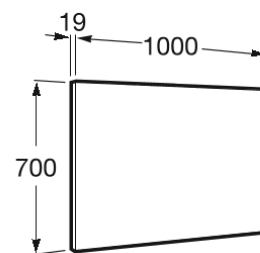

VICTORIA-N

Mirror

PRICE (VAT INCLUDED)

£161.53

TECHNICAL DRAWINGS

FEATURES

Frame material: Chipboard

Installation type: Wall-hung

Mirror orientation: Horizontal

Shape: Rectangular

Victoria-N

A traditional response to classic atmospheres. Elegant and functional curves in an extensive collection of pieces that combine simplicity and versatility, offering the convenience of well-tried solutions.